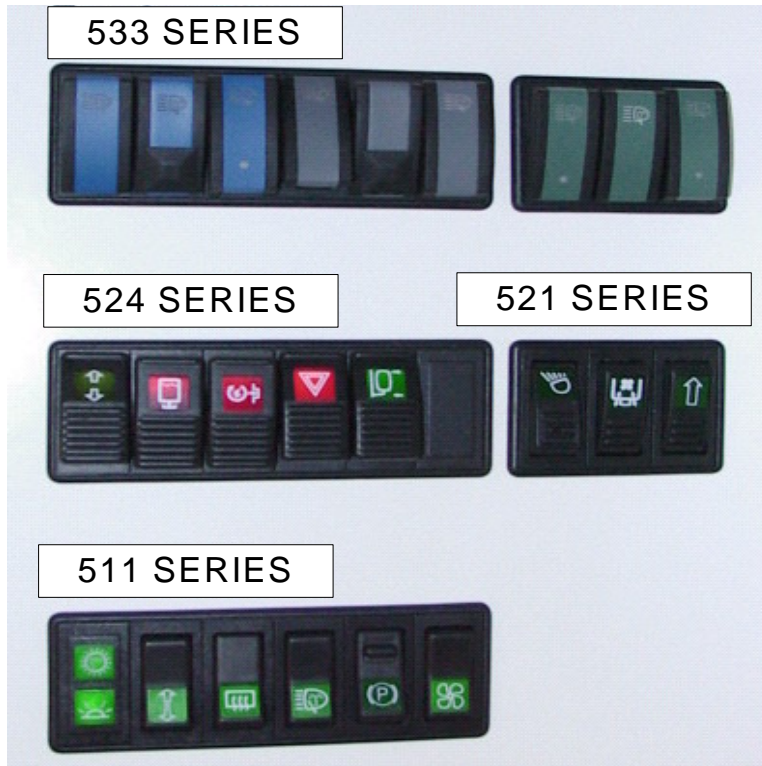

COMMERCIAL VEHICLE SYSTEMS VISION AND SAFETY GROUP

BRINGS YOU

LENSES FOR VALEO ROCKER SWITCHES

CVS is the North American Distributor for Valeo Rocker Switches from Valeo Switches & Detection Systems of Bietigheim, Germany. We are proud to bring our customers the durability and adaptability of Valeo Universal Rocker Switches. Contact our engineering staff to learn how these fine products can be designed into your next heavy vehicle project. See our other product lines at: www.truckersedge.com.